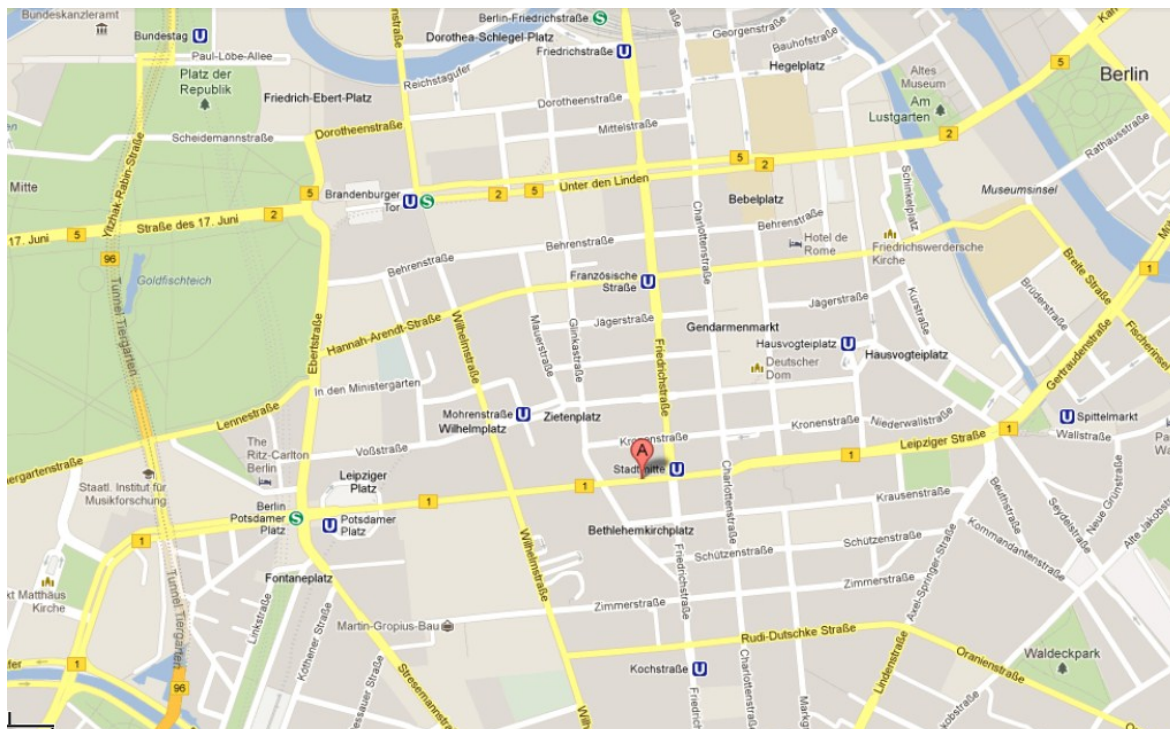

Metro station: **Berlin Mitte** (metro lines U2 and U6)

Location of the Hotel NH Berlin Mitte

ACCOMMODATION

Please note that workshop participants are responsible for making their room reservation.

NH Berlin Mitte Hotel****
Leipziger Str. 106-111
D-10117 Berlin

Location

In the middle of Berlin
Near Brandenburg gate and historical landmarks like Potsdamer Platz, Friedrichstrasse and Checkpoint Charlie

Rate

90 € / night
The rate includes breakfast.

Reservation

We have arranged accommodation in the NH Berlin Mitte Hotel. To reserve a room in this hotel, please call **+49 30 22 38 57 83** or send an e-mail to **reservierungen@nh-hotels.com** using the code **CIEO** (alternatively you can use the contingent reservation number **19 32 91 87 2**). The deadline for hotel bookings is **14 November 2012**. After this date we cannot guarantee room availability or rate.

HOW TO GET TO NH BERLIN MITTE HOTEL

• FROM SCHÖNEFELD AIRPORT

Get the Airport Express train (about 5-10 mins walk via covered walkway from the terminal). Tickets are available at the ticket machine. This trip requires the "AB and C" ticket (in the city you normally need only the "AB" zones). Trains runs twice an hour, usually from platform 3/4 and it takes about 25 mins to Friedrichstrasse station. From there get the underground line U6 direction Alt-Mariendorf. Get off at Stadtmitte (2nd stop). The hotel is in Leipziger Strasse only 150 meters from the metro station.

• FROM TEGEL AIRPORT

Get the bus no. X9 direction Zoologischer Garten, just outside the airport. The bus runs every 10 mins. You can buy a ticket at the "BVG information" counter at the airport. Get off at Zoologischer Garten. Change into the underground line U2 direction Pankow. Get off at Stadtmitte (7th stop). The hotel is in Leipziger Strasse only 150 meters from the metro station.